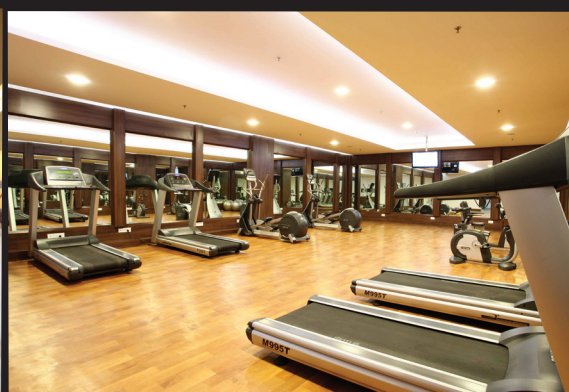

24 Hours Check In @ lebua New Delhi

Now – 31 March 2012

Check in any time and check out after 24 hours

Rate starts from INR 9000+++ Superior Single/Double

The new luxury hotel in India, lebua New Delhi offers artful decor and impeccable service. And coming soon, its world renowned restaurants...
Sirocco II and Breeze II

Package inclusions: Buffet Breakfast and WIFI

- Daily Buffet Breakfast at Cultural Café up to two registered guests
- Complimentary in-Room WiFi or wired internet access
- Usage of Fitness Center and swimming pool (Seasonal).