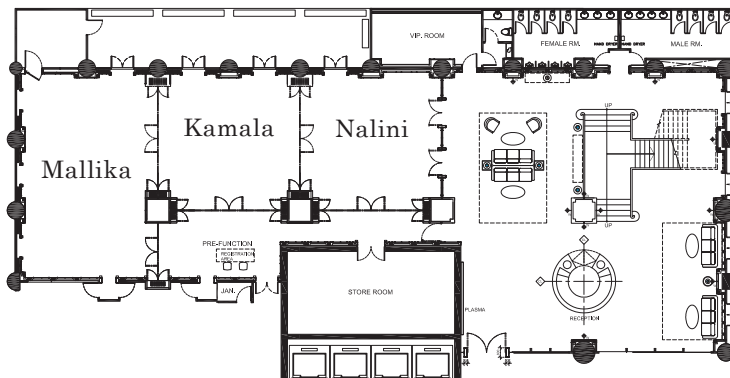

Pushkara Ballroom

Pushkara Ballroom

FUNCTION ROOMS	DIMENSIONS	AREA(SQ.M)	CEILING HEIGHT	THEATRE	CLASSROOM	U-SHAPE	COCKTAIL	BUFFET	BANQUET
Level I (Lower Floor)									
Mallika	9m x 13.5m	120	4 m	50	30	25	50	30-40	50
Kamala	9m x 9m	80	4 m	30	24	15	30	30	30
Nalini	9m x 9m	80	4 m	30	24	15	30	30	40
Pushkara Ballroom	27m x 13.5m	525	4 m	200	100	70	200	150	150